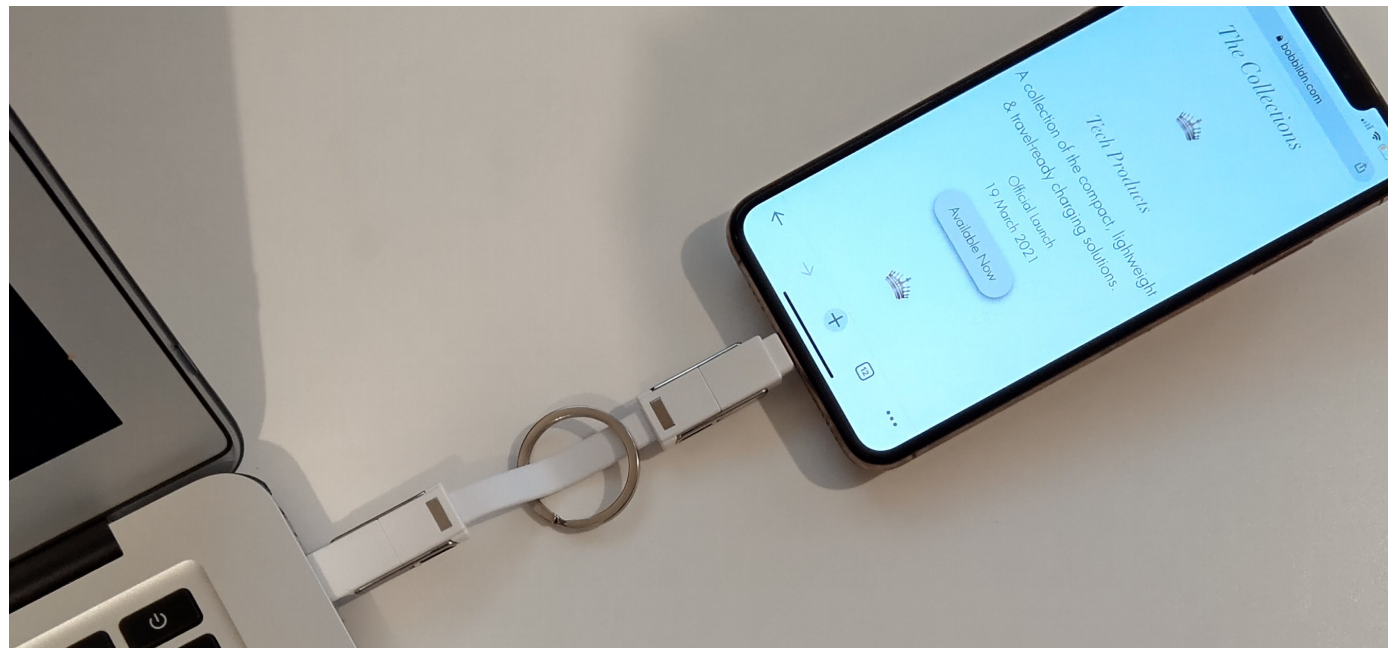

OPERATION:

Charging iPhones

The iPhone lightning connector is a dual-function connector therefore please note it cannot only be connected one-way round.

With the logo facing downwards, as shown below:

OTG Capability

For on-the-go (OTG) functionality, requires a mobile phone to support OTG. Such as any Type-C as a host device.

PRODUCT WARRANTY:

Thank you for purchasing the Bobbi | London™ - 4-in-1 Charging Key Chain, this product is covered by a 30 days product replacement and a 12-month warranty service should the product develop a fault.

Please register your product via our website: www.bobbildn.com/warranty-registration

Warranty Invalid Circumstances

1. Product damaged by improper use.
2. Product damaged by force majeure like flooding, natural disasters, etc.
3. Accessories misused or damaged.
4. Replacement and Warranty overdue.

Customer Care

For any questions, support or warranty claims, you may contact us using our email address: customercare@bobbildn.com.

Alternatively, please submit a Request for Return form via our website: www.bobbildn.com

BOBBI | LONDON

WWW.BOBBILDN.COM