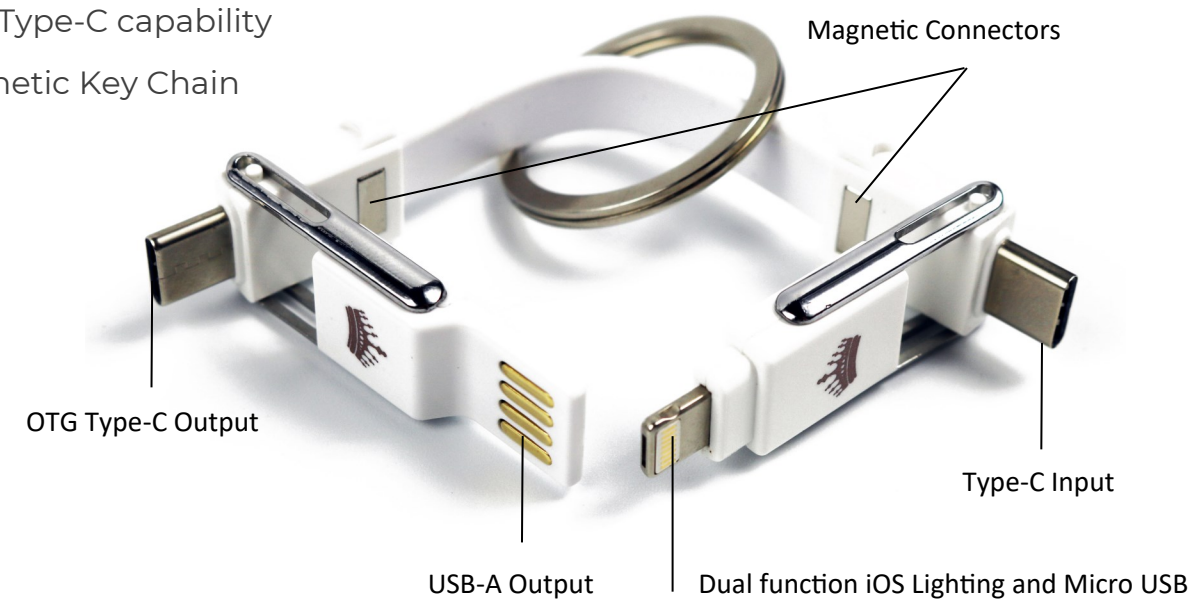

## 4-in-1 Charging Key Chain - BL-IN1005

Product Guide

## SPECIFICATION:

Product Model	BL-IN1005	Charging Time	Quick Charge
Length (cm)	14	Current	1.5A -3.0A
Dimension (cm)	6.9 X 1.9 X 1.5	Weight	15 g

## Features:

- Multifunctional connectors:  
⇒ USB, Type-C, Lightning & Micro-USB
- Data Transfer
- OTG Type-C capability
- Magnetic Key Chain

### Charging iPhones

The iPhone lightning connector is a dual-function connector therefore please note it cannot only be connected one-way round.

With the logo facing downwards, as shown below: